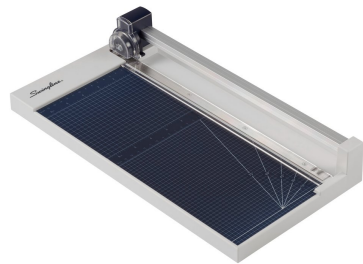

Swingline® ClassicCut® 1210P Bypass Trimmer, Durable Plastic, 12", 10 Sheets

Swingline

G7010008

PRODUCT DESCRIPTION

Perfect for everyday trimming jobs, the Swingline ClassicCut Bypass Trimmer is a great choice for office or home trimming. The smooth blade and sturdy base make cuts quickly and easily.

FEATURES

- Durable plastic base keeps the trimmer stable while cutting
- Concealed rotary bypass blade glides down the trimmer for precise cuts
- 12" cutting length is great for standard size papers
- Cut up to 10 sheets at once
- Rotary blade is replaceable. Trimmer comes with 1 year warranty.

SPECIFICATIONS

Color Gray

Cutting Length 12"

Detailed Color Gray

Material Plastic

Sheet Capacity (20 lb paper) 10

Warranty 1 year

ADDITIONAL INFORMATION