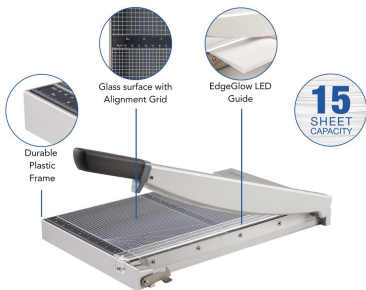

Swingline® ClassicCut® 1515G Guillotine Trimmer with EdgeGlow, Glass, 15", 15 Sheets

15" CUTTING LENGTH

G7010014

PRODUCT DESCRIPTION

Take the guesswork out of trimming. EdgeGlow LED lighting helps align papers for a clean and accurate cut every time. The sleek, tempered glass provides a durable cutting surface and sturdy frame.

FEATURES

- EdgeGlow LED light guide illuminates the edge of the trimmer to show exactly where cuts will be made
- Durable, tempered glass surface is printed with alignment guides to help improve trimming accuracy
- Deep guillotine blade has sharp 15" cutting length and cuts up to 15 sheets at once
- Safety latch keeps blade in place when not in use. Trimmer has durable plastic frame.
- Sturdy plastic frame securely holds trimmer in place
- Comes with 3 AAA batteries and a 5 year warranty