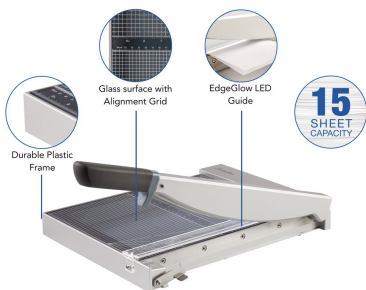

Swingline® ClassicCut® 1215G Guillotine Trimmer with EdgeGlow, Glass, 12", 15 Sheets

12" CUTTING LENGTH

CASE

Depth	13.583"
Width	13.189"
Height	21.457"
Gross weight	31.748lb
UPC#	30074711014633
Unit quantity	4
Cases/Layer	
Layers/Pallet	

PALLET

Depth	48
Width	40
Height	47.414
Gross weight	571.464lb
UPC#	70074711014631
Unit quantity	0
Cases/Layer	
Layers/Pallet	

EACH

Depth	20.591"
Width	12.874"
Height	3.11"
Gross weight	7.937lb
UPC#	074711014632
Unit quantity	1
Cases/Layer	
Layers/Pallet	

G7010013

PRODUCT DESCRIPTION

Take the guesswork out of trimming. EdgeGlow LED lighting helps align papers for a clean and accurate cut every time. The sleek, tempered glass provides a durable cutting surface and sturdy frame.

FEATURES

- EdgeGlow LED light guide illuminates the edge of the trimmer to show exactly where cuts will be made
- Durable, tempered glass surface is printed with alignment guides to help improve trimming accuracy
- Deep guillotine blade has sharp 12" cutting length and cuts up to 15 sheets at once
- Safety latch keeps blade in place when not in use
- Sturdy plastic frame securely holds trimmer in place
- Comes with 3 AAA batteries and a 5 year warranty