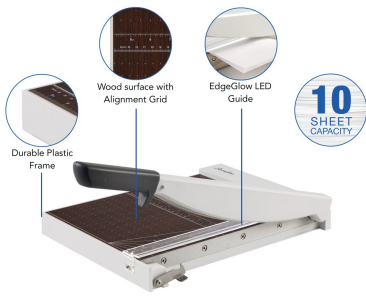

Swingline® ClassicCut® 1210W Guillotine Trimmer with EdgeGlow, Wood, 12" 10 Sheets

12" CUTTING LENGTH

CASE

Depth	13.583"
Width	13.189"
Height	21.457"
Gross weight	17.2lb
UPC#	30074711014411
Unit quantity	4
Cases/Layer	
Layers/Pallet	

PALLET

Depth	48
Width	40
Height	47.414
Gross weight	309.6lb
UPC#	70074711014419
Unit quantity	0
Cases/Layer	
Layers/Pallet	

EACH

Depth	20.591"
Width	12.874"
Height	3.11"
Gross weight	4.3lb
UPC#	074711014410
Unit quantity	1
Cases/Layer	
Layers/Pallet	

G7010011

PRODUCT DESCRIPTION

Create clean, professional looking cuts for your papers, photos and artwork. This trimmer has a solid wood surface and EdgeGlow LED lighting to help you achieve a clean and accurate cut every time.

FEATURES

- EdgeGlow LED light guide illuminates the edge of the trimmer to show exactly where cuts will be made
- Solid wood surface is printed with alignment guides to help improve trimming accuracy
- Guillotine blade has 12" cutting length and cuts up to 10 sheets at once
- Safety latch keeps blade in place when not in use
- Comes with 3 AAA batteries and a 5 year warranty