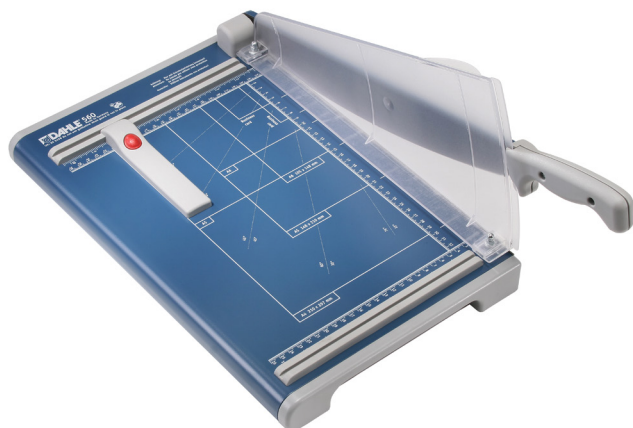

***Dahle Model 560  
Professional 13-3/8"  
Guillotine Paper Cutter***

Product Spec Sheet

*Provided by*

**MyBinding.com**  
*When Image Matters.*

Call Us at 1-800-944-4573

## 560 Professional Guillotine

Safety is a top priority when Dahle designs its paper cutters and this 560 Professional Guillotine is no exception. The acrylic protective guard not only protects your fingers from being in the wrong place, but when it's depressed, will securely hold your work in place. The blade on this guillotine also features an innovative spring system that will hold the blade at any angle and prevent it from flying up or falling down accidentally.

Dahle's Professional Guillotines are German engineered for heavier ap-

plications. They feature a ground self-sharpening blade made of German Solingen steel. This blade is self-sharpening and maintains a perfectly honed edge every time it is used. It offers a cutting capacity of up to 25 sheets of paper at a time and is the perfect tool for cutting paper, card stock, and illustration paper.

### Features

- Protective guard keeps fingers safe and holds work securely to prevent shifting
- Blade will not fly up or fall down
- Cuts up to 25 sheets of paper at a time
- Ground self-sharpening blade maintains a perfectly honed edge
- Adjustable guide for repetitive cuts
- German engineered for precision & accuracy
- Sturdy metal base with preprinted guides
- Non-skid rubber feet prevents slipping