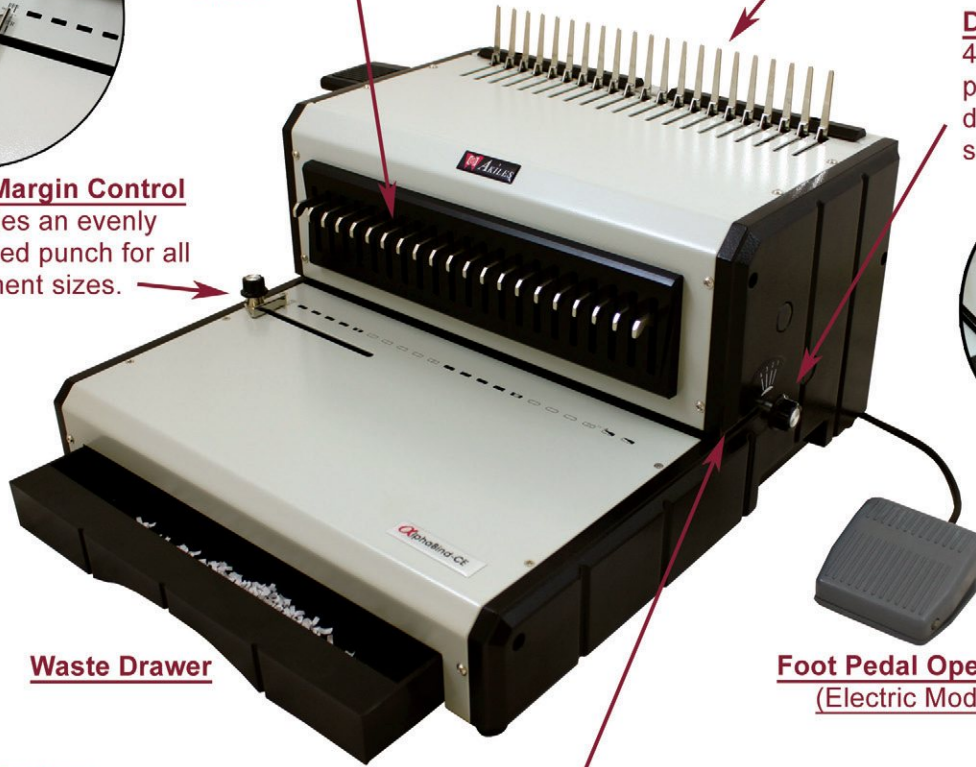

Side Margin Control
Provides an evenly centered punch for all document sizes.

Die Disengagement Pins
For a clean and complete punch with different paper sizes.

Comb Opener
Allows the user to bind books up to 2".

Depth Margin Control
4 settings provide the perfect punch margin depth for different book sizes.

Waste Drawer

Foot Pedal Operated
(Electric Model)

Hardened Punch Die System
Individually cast-hardened and heat-treated steel punch dies ensures many years of trouble-free operation.

Open Punching Throat
For punching documents larger than 12".

All Metal Construction
Makes it one of the most reliable and durable comb binding systems in its class.

Model	AlphaBind-CM	AlphaBind-CE
Punching Operation	Manual	Electric
Punching Capacity	25 sheets (20 lbs paper)	20 sheets (20 lbs paper)
Punching Length	12" (21 Dies) Open Throat	
Disengageable Dies	All 21 Dies	
Binding Capacity	Up to 2"	
Adjustable Depth Margin	Included	
Adjustable Side Margin	Included	
Hole Size	Rectangular (5/16" x 1/8")	
Weight & Volume	34 Lbs & 3.4 CbFt	61 Lbs & 3.4 CbFt
Warranty	1 Year	

AUTHORIZED DEALER: