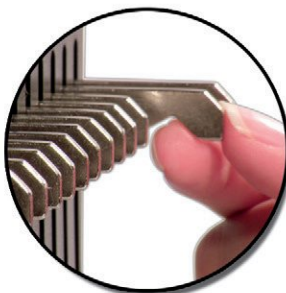

## Comb Punch & Binding Machine (Available in Manual or Electric)

**Punches  
20-25  
Sheets  
Per Lift!**

**AlphaBind-CE  
(Electric)**

**AlphaBind-CM  
(Manual)**

**Fully Disengageable Pins**  
All 21 pins can be independently pulled & disengaged, for a clean & professional punch of any paper size.

**Adjustable Depth Margin**  
4 different settings allow for the best margin distance for different book sizes.

**Extended Punch Length**  
Easily punch any sheet size up to 24".

**Built-In Comb Opener**  
Allows the user to bind books up to 2".

# AlphaBind [COMB PUNCH & BINDING EQUIPMENT]

With its built-in comb opener, fully disengageable pins, and adjustable depth margin control, the AlphaBind-CE/CM is your complete heavy-duty comb binding system.

**Side Margin Control**  
Provides an evenly centered punch for all document sizes.

**Die Disengagement Pins**  
For a clean and complete punch with different paper sizes.

**Comb Opener**  
Allows the user to bind books up to 2".