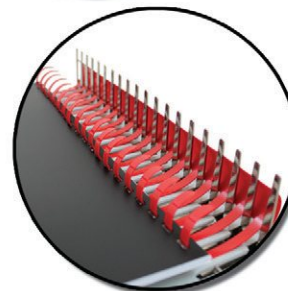

## Comb Punch & Binding Machine (Available in Manual or Electric)

**Punches  
20-25  
Sheets  
Per Lift!**

**AlphaBind-CE  
(Electric)**

**AlphaBind-CM  
(Manual)**

**Fully Disengageable Pins**  
All 21 pins can be independently pulled & disengaged, for a clean & professional punch of any paper size.

**Adjustable Depth Margin**  
4 different settings allow for the best margin distance for different book sizes.

**Extended Punch Length**  
Easily punch any sheet size up to 24".

**Built-In Comb Opener**  
Allows the user to bind books up to 2".

# AlphaBind [COMB PUNCH & BINDING EQUIPMENT]

With its built-in comb opener, fully disengageable pins, and adjustable depth margin control, the AlphaBind-CE/CM is your complete heavy-duty comb binding system.

**Side Margin Control**  
Provides an evenly centered punch for all document sizes.

**Die Disengagement Pins**  
For a clean and complete punch with different paper sizes.

**Comb Opener**  
Allows the user to bind books up to 2".