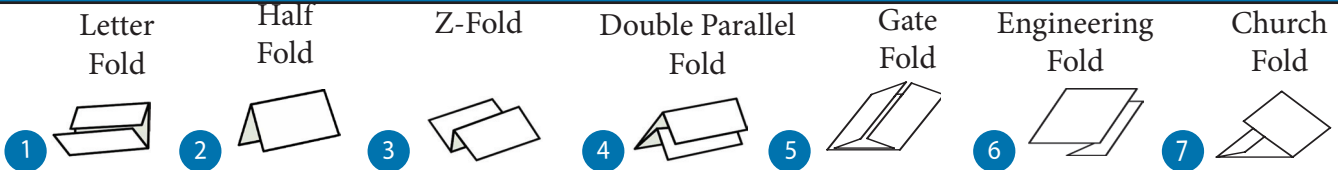

Martin Yale® Mark VII & Mark VII Airfeed Paper Folders

Folds
3.5" x 4.25" to 14" x 20"
Paper Weights
16# Bond to 80# Index
60 gsm to 147 gsm

Mark VII

- High speed folding machines capable of up to 35,000 sheets per hour
- Manual paper guide and skew adjustment
- Removable cartridge allow for perf and or score
- LED counter
- Handles both laser and copier paper
- Ideal for: print shops

Fold Types: **1** **2** **3** **4** **5** **6** **7**

| Martin Yale® Model # | | Mark VII |
|----------------------|------------------------------|--|
| Benchmark Speed | sheets/hr | up to 35,000 |
| Standard paper size | inch cm | 3.5 x 4.25 to 14 x 20 A3, A3, A4, A5 |
| Paper Weight | | 60 gsm to 147 gsm 16# Bond to 80# Index |
| Manual Paper Feed | up to sheets | N/A |
| Feed Tray Capacity | up to sheets | 350 |
| Power | volts | 115 |
| Dimensions | W x D x H approx. inch cm | 21 x 15.5 x 13.2 53 x 39 x 34 |
| Weight | approx. ounces/lbs. | 108 lbs. |