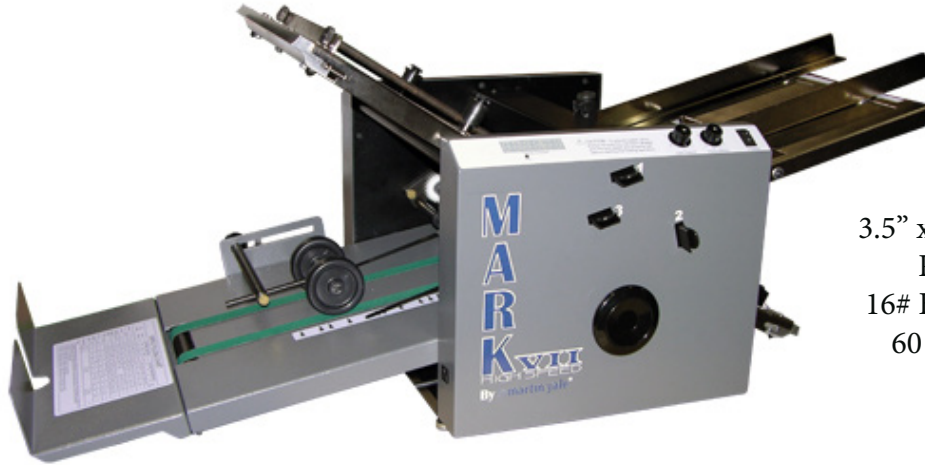

Martin Yale® Mark VII & Mark VII Airfeed Paper Folders

Folds
3.5" x 4.25" to 14" x 20"
Paper Weights
16# Bond to 80# Index
60 gsm to 147 gsm

Mark VII

- High speed folding machines capable of up to 35,000 sheets per hour
- Manual paper guide and skew adjustment
- Removable cartridge allow for perf and or score
- LED counter
- Handles both laser and copier paper
- Ideal for: print shops

Fold Types: **1** **2** **3** **4** **5** **6** **7**

| Martin Yale® Model # | | Mark VII |
|----------------------|------------------------------|--|
| Benchmark Speed | sheets/hr | up to 35,000 |
| Standard paper size | inch cm | 3.5 x 4.25 to 14 x 20 A3, A3, A4, A5 |
| Paper Weight | | 60 gsm to 147 gsm 16# Bond to 80# Index |
| Manual Paper Feed | up to sheets | N/A |
| Feed Tray Capacity | up to sheets | 350 |
| Power | volts | 115 |
| Dimensions | W x D x H approx. inch cm | 21 x 15.5 x 13.2 53 x 39 x 34 |
| Weight | approx. ounces/lbs. | 108 lbs. |