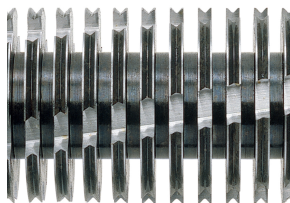

# HSM SECURIO AF300 - 3/16" x 1 1/8"

## HSM SECURIO AF300 document shredder with automatic paper feed

The simple and convenient method of data destruction in the workplace. The document shredder with an automatic paper feed shreds stacks of paper of up to 300 sheets as well as single sheets of paper effortlessly whilst saving you time.

### Technical data

<b>Order number:</b>	2093123	<b>Intake width:</b>	9.45"
<b>EAN</b>	4026631076869	<b>Container volume / collecting:</b>	9.2 gal
<b>Cutting type:</b>	particle cut	<b>Collection volume in sheets (80 g):</b>	415
<b>Cutting size:</b>	3/16" x 1 1/8"	<b>Noise level (idle operation):</b>	ca. 56 dB(A)
<b>Security level (DIN 66399):</b>	E-3   F-1   O-3   P-4   T-4	<b>Width x Depth x Height:</b>	15.55" x 15.0" x 29.13"
<b>Cutting capacity in sheets 80g/m<sup>2</sup>:</b>	12 - 14	<b>Weight:</b>	40.73 lb
<b>Power consumption:</b>	500 W	<b>Shredder material:</b>	Paper, Staples and paper clips, Credit card, CD/DVD
<b>Voltage / Frequency:</b>	120 V / 60 Hz		

### Product information

The induction-hardened, solid steel cutting rollers can easily cope with staples and paper clips and guarantee durability.

In stand-by mode, intelligent control programme EcoSmart ensures there is an exceptionally low power consumption of 0.1 watts.