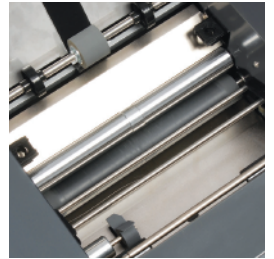

↳ ES 2000 DESKTOP PRESSURE SEALER

quickly and easily folds and seals single-sheet self mailers | provides an environmentally friendly mailing solution by eliminating envelopes | can be used for a wide variety of applications including paychecks, invoices, tax forms (W2, 1099, etc.), medical reports, and ID cards | compact, desktop design and quiet operation make it ideal for corporate environments | easy to set up and maintain | proprietary angled seal technology provides exceptional fold and seal quality | 4 fold settings (Z, V, EZ, double parallel)

Dimensions (D x W x H): 15 x 13 x 11 inches, Shipping weight: 80 lbs.

ANGLED SEAL TECHNOLOGY

Exclusive angled seal technology provides exceptional seal quality.

↳ ES 2000

Speed	2,200 sheets/hr
Paper size	6" x 8" to 9 1/2" x 14"
Paper weight	24 to 28 lbs.
Sheet capacity	150*
Power supply	115 V, 60 Hz