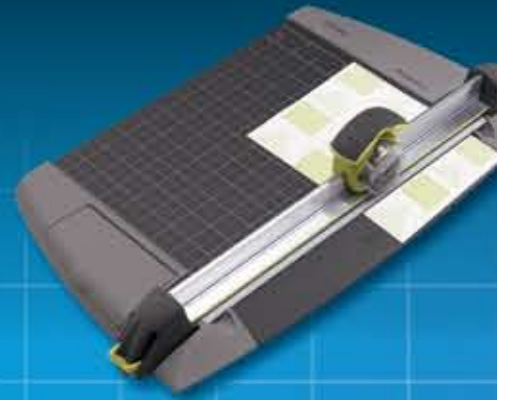

Portable trimmers are also the right size to fit into a desk drawer when not being used.

Ideal for trimming photos, labels, business cards, and more.

DESIGNED FOR THE WAY YOU WORK™

Desktop

Durable for everyday cutting

Select models offer innovative features such as a cutting line indicator, multiple cutting styles in one dial, and a completely encased rotary blade cartridge.

Use to trim paper, presentations, photos, classroom projects, and more.

Available with the largest surface areas of all the Swingline trimmers, they can handle cutting oversized documents such as blueprints, posters, and artwork. With the highest sheet capacity, cutting thick stacks of paper is an easy task.