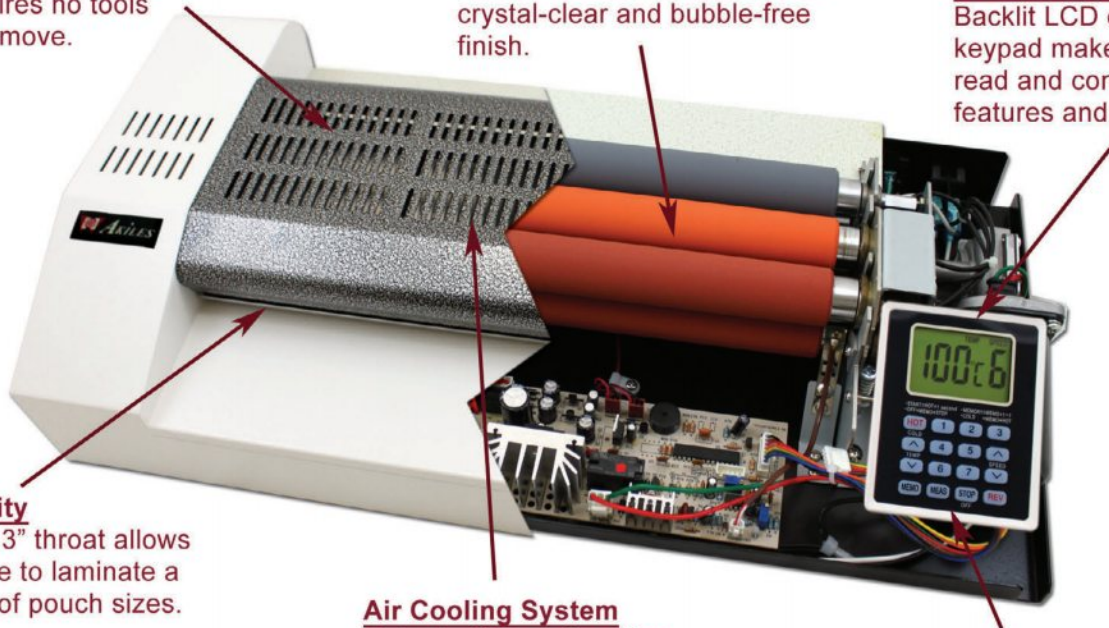

Removeable Cover

Easy to remove cover allows direct access to the rollers and requires no tools to remove.

6 Roller Heat System

4 heated rollers + 2 cold rollers allow for a professional crystal-clear and bubble-free finish.

LCD Control Panel

Backlit LCD display with keypad makes it easy to read and control the many features and functions.

13" Capacity

The large 13" throat allows the machine to laminate a wide array of pouch sizes.

Air Cooling System

Patented internal cooling system makes sure the laminator stays cool while in use.

7 Memory Settings

Preset settings ensure you have the correct temperature and speed for different pouch thicknesses.

SPECIFICATIONS

Throat Capacity:	13" (330mm)
Max Pouch Thickness:	14 Mil
Laminating Speed:	53" /min
Max Laminating Thickness:	1/8" (3 mm)
Rollers:	6 Silicon Rollers (4 Heat / 2 Cold)
Temperature Control:	Digital Display & Keypad
Speed Control:	9 Settings
Memory Settings:	7 Presets
Reverse Function:	Yes
Weight & Volume:	33 lbs / 1.2 CuFt
Warranty	1 Year